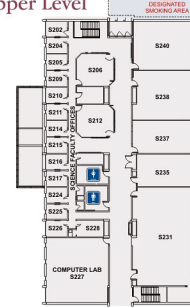

FOND DU LAC
A Campus of the University of Wisconsin Colleges

Building Map

Physical Education

**Classroom
Upper Level**

**Classroom
Ground Level**

**Science
Ground Level**

**Science
Upper Level**

**Admin/Extension
Upper Level**

**UNIVERSITY
CENTER**

**Admin/Extension
Ground Level**

**Art
Upper Level**

**Maint.
Upper**

**Art
Ground Level**

**Maint.
Ground**