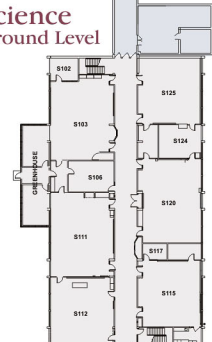

FOND DU LAC
A Campus of the University of Wisconsin Colleges

Building Map

Physical Education

**Classroom
Upper Level**

**Classroom
Ground Level**

**Science
Ground Level**

**Science
Upper Level**

**Admin/Extension
Upper Level**

**UNIVERSITY
CENTER**

**Admin/Extension
Ground Level**

**Art
Upper Level**

**Maint.
Upper**

**Art
Ground Level**

**Maint.
Ground**